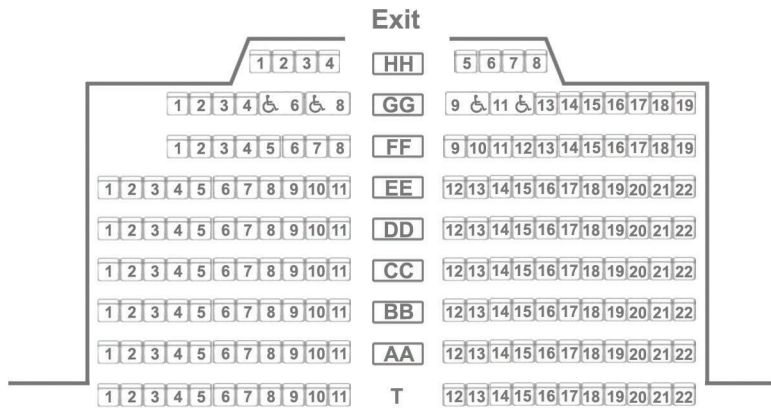

CIRCLE

UPPER STALLS

STALLS

STAGE